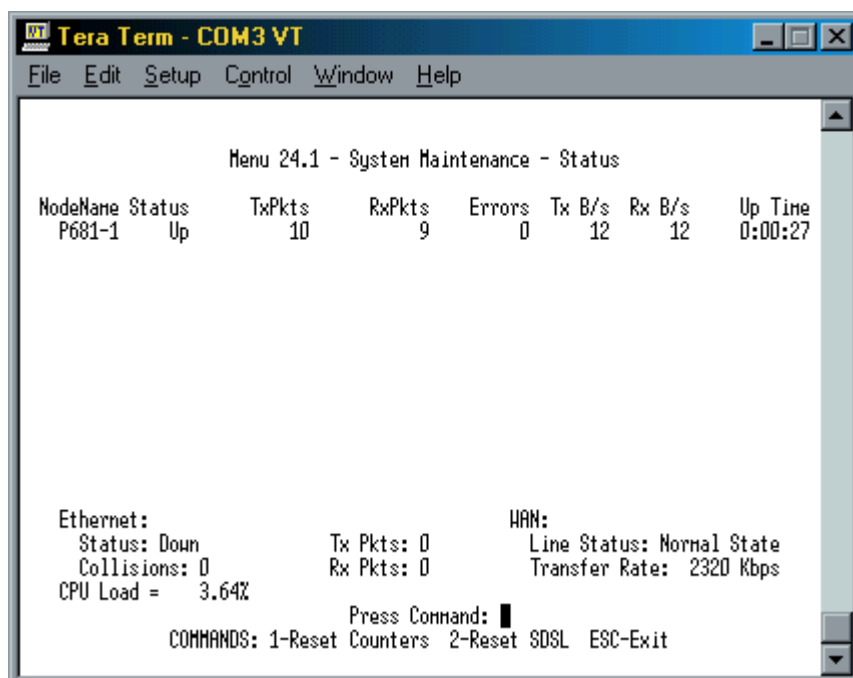

Beispiel einer geROUTEten Router-Verbindung zwischen zwei ZyXEL Prestige 681

```
Tera Term - COM3 VT
File Edit Setup Control Window Help

Enter Menu Selection Number: 8

Copyright (c) 1994 - 2001 ZyXEL Communications Corp.
p681-2> ip arp stat
received 0 badtype 0 bogus addr 0 reqst in 0 replies 0 reqst out 0
cache hit 0 (0%), cache miss 2 (100%)
IP-addr      Type      Time Addr      stat iface
192.168.120.160 None      0      [proxy]    25  NULL
192.168.121.255 10 Mb Ethernet 0      ff:ff:ff:ff:ff:ff 43  NULL
num of arp entry= 2
p681-2> ip route stat
Dest      FF Len Interface Gateway      Metric stat Timer Use
192.168.120.160 00 32 wanif0 192.168.120.160 1 03a9 0 6
192.168.120.0 00 24 wanif0 P681-1 2 00ab 0 0
192.168.121.0 00 24 enif0 192.168.121.161 1 041b 0 0
p681-2> ip ping 192.168.120.160
Resolving 192.168.120.160... 192.168.120.160
sent rcvd rate rtt avg ndev max min
1 1 100 5 5 0 5 5
2 2 100 2 5 1 5 2
3 3 100 2 5 2 5 2
p681-2>
```