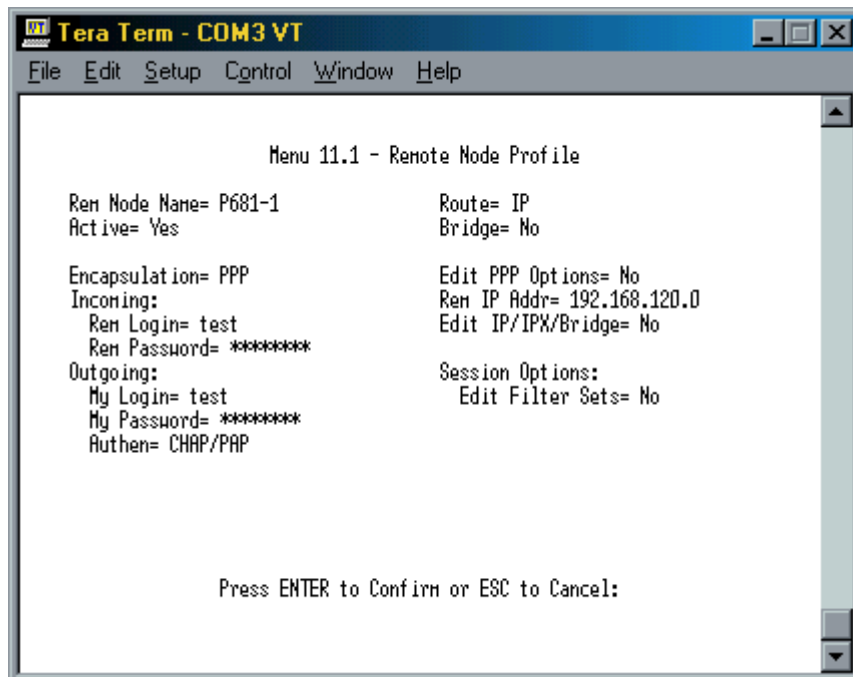

Beispiel einer geROUTEten Router-Verbindung zwischen zwei ZyXEL Prestige 681

```
Tera Term - COM3 VT
File Edit Setup Control Window Help

Enter Menu Selection Number: 8

Copyright (c) 1994 - 2001 ZyXEL Communications Corp.
p681-2> ip arp stat
received 0 badtype 0 bogus addr 0 reqst in 0 replies 0 reqst out 0
cache hit 0 (0%), cache miss 2 (100%)
IP-addr      Type      Time Addr      stat iface
192.168.120.160 None      0      [proxy]    25  NULL
192.168.121.255 10 Mb Ethernet 0      ff:ff:ff:ff:ff:ff 43  NULL
num of arp entry= 2
p681-2> ip route stat
Dest      FF Len Interface Gateway      Metric stat Timer Use
192.168.120.160 00 32 wanif0 192.168.120.160 1 03a9 0 6
192.168.120.0 00 24 wanif0 P681-1 2 00ab 0 0
192.168.121.0 00 24 enif0 192.168.121.161 1 041b 0 0
p681-2> ip ping 192.168.120.160
Resolving 192.168.120.160... 192.168.120.160
sent rcvd rate rtt avg ndev max min
1 1 100 5 5 0 5 5
2 2 100 2 5 1 5 2
3 3 100 2 5 2 5 2
p681-2>
```