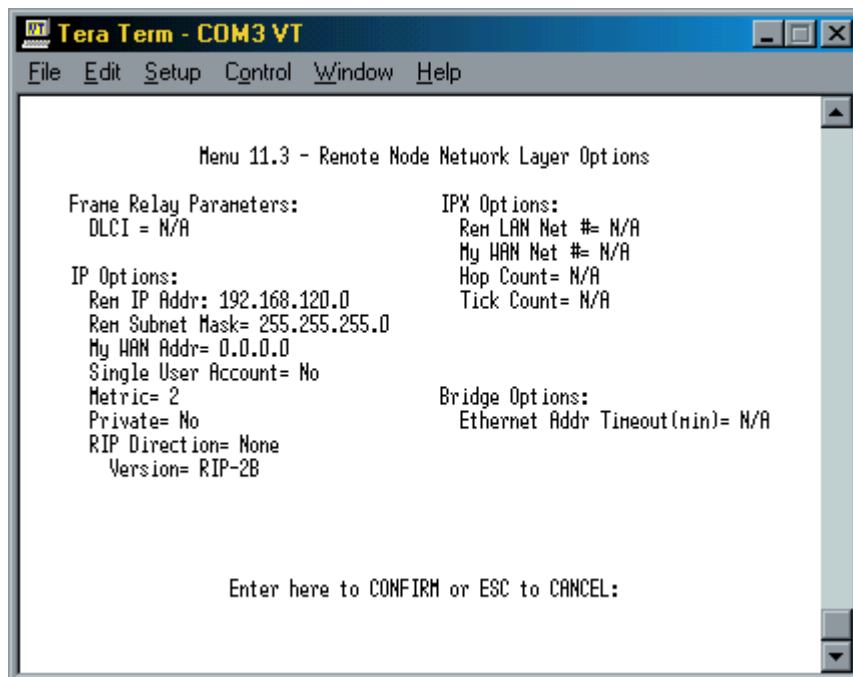

Beispiel einer geROUTEten Router-Verbindung zwischen zwei ZyXEL Prestige 681

```
Tera Term - COM3 VT
File Edit Setup Control Window Help

Enter Menu Selection Number: 8

Copyright (c) 1994 - 2001 ZyXEL Communications Corp.
p681-2> ip arp stat
received 0 badtype 0 bogus addr 0 reqst in 0 replies 0 reqst out 0
cache hit 0 (0%), cache miss 2 (100%)
IP-addr      Type      Time Addr      stat iface
192.168.120.160 None      0      [proxy]    25  NULL
192.168.121.255 10 Mb Ethernet 0      ff:ff:ff:ff:ff:ff 43  NULL
num of arp entry= 2
p681-2> ip route stat
Dest      FF Len Interface Gateway      Metric stat Timer Use
192.168.120.160 00 32 wanif0 192.168.120.160 1 03a9 0 6
192.168.120.0 00 24 wanif0 P681-1 2 00ab 0 0
192.168.121.0 00 24 enif0 192.168.121.161 1 041b 0 0
p681-2> ip ping 192.168.120.160
Resolving 192.168.120.160... 192.168.120.160
sent rcvd rate rtt avg ndev max min
1 1 100 5 5 0 5 5
2 2 100 2 5 1 5 2
3 3 100 2 5 2 5 2
p681-2>
```