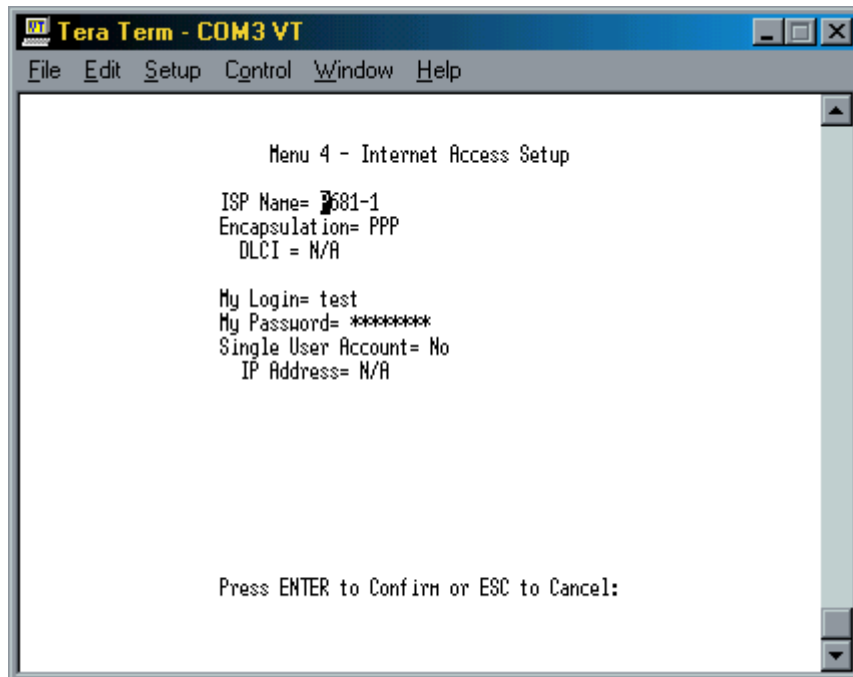

Beispiel einer geROUTEten Router-Verbindung zwischen zwei ZyXEL Prestige 681

```
Tera Term - COM3 VT
File Edit Setup Control Window Help

Enter Menu Selection Number: 8

Copyright (c) 1994 - 2001 ZyXEL Communications Corp.
p681-2> ip arp stat
received 0 badtype 0 bogus addr 0 reqst in 0 replies 0 reqst out 0
cache hit 0 (0%), cache miss 2 (100%)
IP-addr      Type      Time Addr      stat iface
192.168.120.160 None      0      [proxy]    25  NULL
192.168.121.255 10 Mb Ethernet 0      ff:ff:ff:ff:ff:ff 43  NULL
num of arp entry= 2
p681-2> ip route stat
Dest      FF Len Interface Gateway      Metric stat Timer Use
192.168.120.160 00 32 wanif0 192.168.120.160 1 03a9 0 6
192.168.120.0 00 24 wanif0 P681-1 2 00ab 0 0
192.168.121.0 00 24 enif0 192.168.121.161 1 041b 0 0
p681-2> ip ping 192.168.120.160
Resolving 192.168.120.160... 192.168.120.160
sent rcvd rate rtt avg ndev max min
1 1 100 5 5 0 5 5
2 2 100 2 5 1 5 2
3 3 100 2 5 2 5 2
p681-2>
```