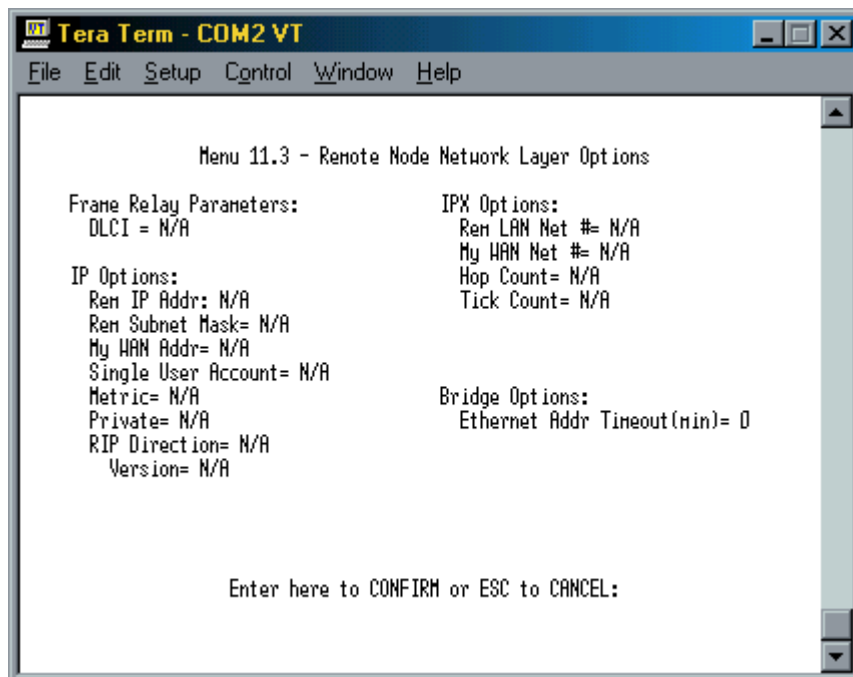

## Beispiel einer geBRIDGten Router-Verbindung zwischen zwei ZyXEL Prestige 681

```
Tera Term - COM2 VT
File Edit Setup Control Window Help

Enter Menu Selection Number: 8

Copyright (c) 1994 - 2001 ZyXEL Communications Corp.
p681-1> ip arp stat
received 1 badtype 0 bogus addr 0 reqst in 1 replies 0 reqst out 0
cache hit 6 (66%), cache miss 3 (33%)
IP-addr      Type      Time  Addr      stat iface
192.168.120.161 10 Mb Ethernet 230 00:a0:c5:23:1c:21 41 enif0
192.168.120.255 10 Mb Ethernet 0    ff:ff:ff:ff:ff:ff 43 NULL
num of arp entry= 2
p681-1> ip route stat
Dest      FF Len Interface Gateway      Metric stat Timer Use
192.168.120.0 00 24 enif0 192.168.120.160 1 041b 0 6
default    00 0  enif0 192.168.120.254 2 001f 0 0
p681-1>
```