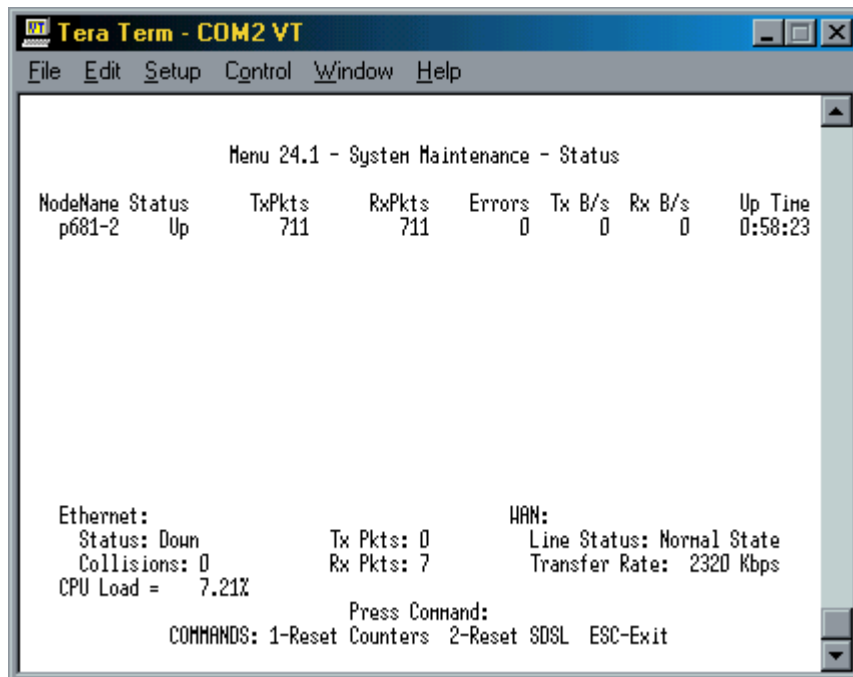

## Beispiel einer geBRIDGten Router-Verbindung zwischen zwei ZyXEL Prestige 681

```
Tera Term - COM2 VT
File Edit Setup Control Window Help

Enter Menu Selection Number: 8

Copyright (c) 1994 - 2001 ZyXEL Communications Corp.
p681-1> ip arp stat
received 1 badtype 0 bogus addr 0 reqst in 1 replies 0 reqst out 0
cache hit 6 (66%), cache miss 3 (33%)
IP-addr      Type      Time  Addr      stat iface
192.168.120.161 10 Mb Ethernet 230 00:a0:c5:23:1c:21 41 enif0
192.168.120.255 10 Mb Ethernet 0    ff:ff:ff:ff:ff:ff 43 NULL
num of arp entry= 2
p681-1> ip route stat
Dest      FF Len Interface Gateway      Metric stat Timer Use
192.168.120.0 00 24 enif0 192.168.120.160 1 041b 0 6
default    00 0  enif0 192.168.120.254 2 001f 0 0
p681-1>
```