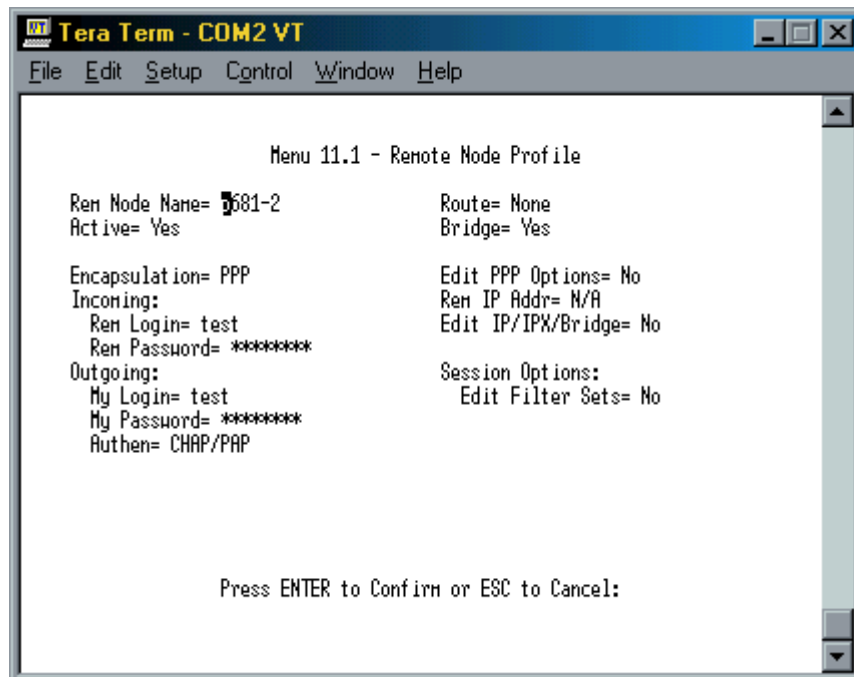

## Beispiel einer geBRIDGten Router-Verbindung zwischen zwei ZyXEL Prestige 681

```
Tera Term - COM2 VT
File Edit Setup Control Window Help

Enter Menu Selection Number: 8

Copyright (c) 1994 - 2001 ZyXEL Communications Corp.
p681-1> ip arp stat
received 1 badtype 0 bogus addr 0 reqst in 1 replies 0 reqst out 0
cache hit 6 (66%), cache miss 3 (33%)
IP-addr      Type      Time  Addr      stat iface
192.168.120.161 10 Mb Ethernet 230 00:a0:c5:23:1c:21 41 enif0
192.168.120.255 10 Mb Ethernet 0    ff:ff:ff:ff:ff:ff 43 NULL
num of arp entry= 2
p681-1> ip route stat
Dest      FF Len Interface Gateway      Metric stat Timer Use
192.168.120.0 00 24 enif0 192.168.120.160 1 041b 0 6
default    00 0  enif0 192.168.120.254 2 001f 0 0
p681-1>
```